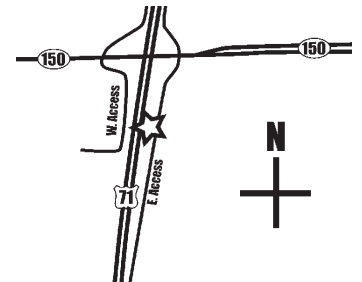

We accept credit cards

Visit us Online @ www.midwestwheel.com

Service Truck - 1-816-365-5347

Kansas City Location

1819 Troost Ave.
Kansas City, MO 64108
(816) 471-1552
Fax (816) 471-0813
Toll Free 1-800-821-7402

Grandview Location

14817 So. 71 Hwy.
Grandview, MO 64030
(816) 318-9111
Fax (816) 318-9114
Toll Free 1-866-318-9111

REDUCED LABOR RATES

\$65/Hour
In-Shop Repairs
Kansas City & Grandview Locations

24 Hour Mobile Truck & Tractor Repair

**Serving the Grandview
& Kansas City Areas**

(816) 365-5347

FREE

**22 POINT FULL SERVICE
Inspection**

When you bring your truck to Midwest Wheel.