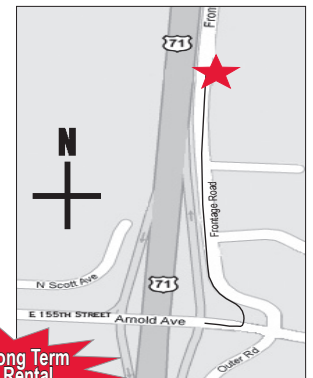

### Grandview Location

14817 So. 71 Hwy.  
 Grandview, MO 64030  
 (816) 318-9111  
 Fax (816) 318-9114  
 Toll Free 1-866-318-9111

\*Grandview location only

Short & Long Term  
 Parking Rental  
 Available\*