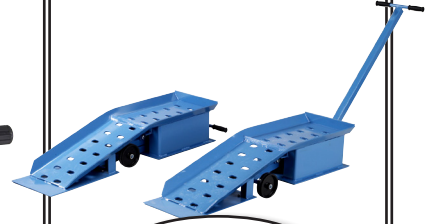

# OTC TOOL SPECIAL

1504A  
3-Ton Service Jack

\$126<sup>95</sup>

1778B  
12-Ton Low Jack Stands

\$245<sup>99</sup>

1779B  
12-Ton High Jack Stands

\$274<sup>95</sup>

5056  
Slack Adjuster Puller

\$125<sup>00</sup>

7379  
Accutorq™ Clikker  
3/4" Torque Wrench

\$549<sup>99</sup>

5268  
20-ton Truck Ramps (Pair)

\$539<sup>95</sup>

7028  
HD Clutch Adjusting  
Wrench

\$31<sup>95</sup>

7490  
U-Joint Tool

## 2 Ton Side Pump Bottle Jack

**\$12.50**  
10025C

**ONLY 5 LEFT!**