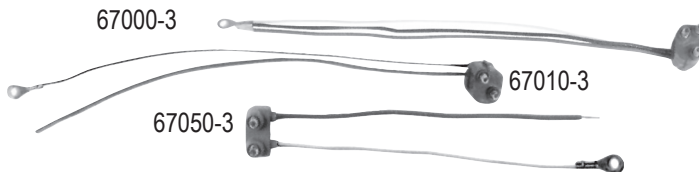

### Low Profile Mounting Bracket

- Fits U.S. 19 series lamps
- Bracket-contained plug
- Retrofits to competitive lamps

Grote #	T/L #	Description	Price
43850-3	19721	Gray Base Mounting Bracket Kit	<b>\$1.89</b>

### Mounting Brackets

43362-3

43572-3

Grote #	T/L #	Description	Price
43362-3	60720	U.S. 60 Series Mounting Bracket	<b>\$3.41</b>
43572-3	40720	U.S. 40 Series Mounting Bracket	<b>\$2.84</b>

### Pigtails

Grote #	T/L #	Description	Price
67000-3	94926	3 Wire Plug-In Pigtail, 11-1/2"	<b>\$1.25</b>
67010-3	94992	2 Wire Plug-In Pigtail, 10-1/4"	<b>\$1.25</b>
67050-3	94902	Single Seal Marker Lamp Pigtail	<b>\$1.16</b>
67001-3	-	Double Seal Marker Lamp Pigtail	<b>\$1.54</b>