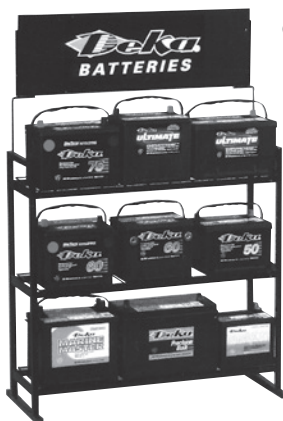

### Automotive Deka Battery Displays

1

#### 6 Battery Rack

#R600

Uses only  
2 sq. ft.  
of floor  
space!

Deka 24" Wire Rack with Steel Header  
24" W x 12" D x 48" H (w/header)

#### 9 Battery Rack

#R900

Uses only  
3 sq. ft.  
of floor  
space!

Deka 34" Tubular Steel Rack with Styrene Header  
34" W x 12" D x 50" H (w/header)