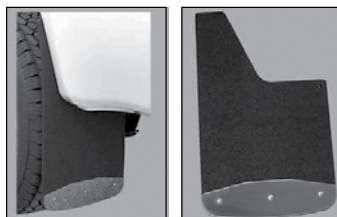

Dimension W x H	P/N
CHEVY/GMC		
07-12 Silverado/Sierra - Front or Rear	12" x 20"	250740
07-12 Silverado/Sierra - Front or Rear	12" x 23"	250743
07-12 Silverado/Sierra Dual Wheel - Rear Only	20" x 23"	250744
DODGE/RAM		
10-12 Ram 2500/3500 - Front Only*	12" x 20"	250930
10-12 Ram 2500/3500 - Rear Only*	12" x 20"	250931
10-12 Ram 2500/3500 - Front Only*	12" x 23"	250932
10-12 Ram 2500/3500 - Dual Wheel - Rear Only	20" x 23"	251034
FORD		
08-10 F-250/F-350 Super Duty - Front or Rear	12" x 23"	250823
99-10 F-250/F-350 Super Duty - Dual Wheel - Rear Only	20" x 23"	259924
UNIVERSAL		
Virtually all applications not listed above	12" x 20"	251220
Virtually all applications not listed above	12" x 23"	251223

*Also fits 09-12 Ram 1500