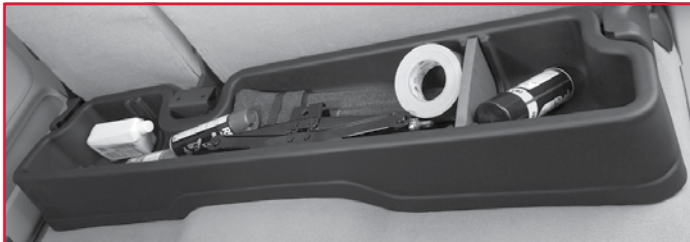

NEW! SMALL AUTO SAFE #97926

- Keep smaller valuables protected
- Security cable to inhibit removal from the vehicle
- Keyed entry
- Set of keys included
- L: 8" x W: 6" x H: 2.5"

TRUCK BED LED LIGHT #70380

- Light up dark areas
- Works with any 12V power source

HUSKY GEARBOX VEHICLE INTERIOR STORAGE SYSTEMS®

- Organize & store loose items out of sight
- Large capacity with large dividers
- Black textured finish for a factory look
- Made in the USA