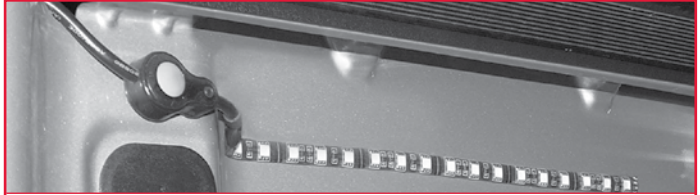

NEW! SMALL AUTO SAFE #97926

- Keep smaller valuables protected
- Security cable to inhibit removal from the vehicle
- Keyed entry
- Set of keys included
- L: 8" x W: 6" x H: 2.5"

TRUCK BED LED LIGHT #70380